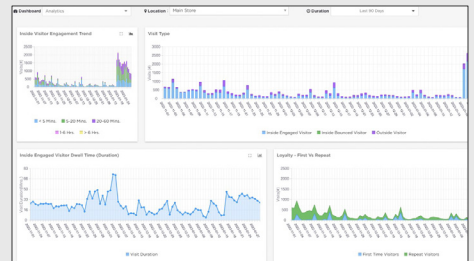

ExtremeCloud™ IQ

Top 5 Features with Immediate Value

1 UNIFIED NETWORK HEALTH OF ALL SITES

Quickly monitor Wi-Fi, Switching, and SD-WAN to pinpoint network issues causing downstream impact to users and other network devices.

2 UNDERSTAND TRAFFIC TRENDS

Know broad-scale traffic trends across your sites, including users, costly assets, and impact from marketing campaigns.

3 DESIGN AND VISUALIZE WI-FI

Integrate with easy-to-use mapping tools for designing high-performance wireless networks.

4 DEEP USER DEVICE DATA

Double click down to one user on your network to understand their experience, connectivity path, applications, and anything causing issues.

5 LEVERAGE YOUR GUEST NETWORK

Launch a guest network quickly to be able to collect important data from visitors, monetize ad placement, and draw attention to promotions.