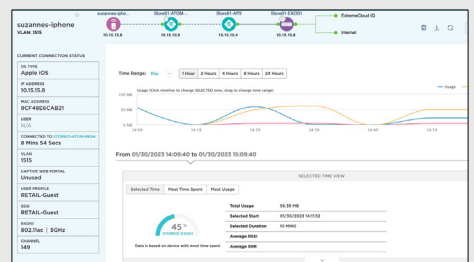

2 UNDERSTAND TRAFFIC TRENDS

Know broad-scale traffic trends across your sites, including users, costly assets, and impact from marketing campaigns.

3 DESIGN AND VISUALIZE WI-FI

Integrate with easy-to-use mapping tools for designing high-performance wireless networks.

4 DEEP USER DEVICE DATA

Double click down to one user on your network to understand their experience, connectivity path, applications, and anything causing issues.

5 LEVERAGE YOUR GUEST NETWORK

Launch a guest network quickly to be able to collect important data from visitors, monetize ad placement, and draw attention to promotions.