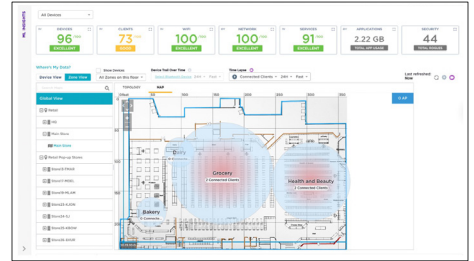

ExtremeCloud™ IQ

Top 5 Features with Immediate Value

1 UNIFIED NETWORK HEALTH OF ALL SITES

Quickly monitor Wi-Fi, Switching, and SD-WAN to pinpoint network issues causing downstream impact to users and other network devices.

2 UNDERSTAND TRAFFIC TRENDS

Know broad-scale traffic trends across your sites, including users, costly assets, and impact from marketing campaigns.

3 DESIGN AND VISUALIZE WI-FI

Integrate with easy-to-use mapping tools for designing high-performance wireless networks.

4 DEEP USER DEVICE DATA

Double click down to one user on your network to understand their experience, connectivity path, applications, and anything causing issues.

5 LEVERAGE YOUR GUEST NETWORK

Launch a guest network quickly to be able to collect important data from visitors, monetize ad placement, and draw attention to promotions.