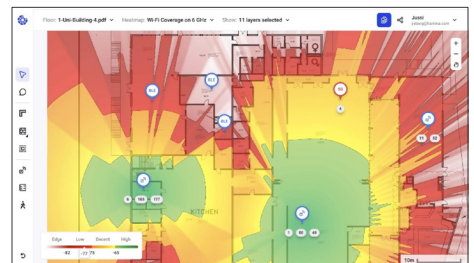

ExtremeCloud™ IQ

Top 5 Features with Immediate Value

1 UNIFIED NETWORK HEALTH OF ALL SITES

Quickly monitor Wi-Fi, Switching, and SD-WAN to pinpoint network issues causing downstream impact to users and other network devices.

2 UNDERSTAND TRAFFIC TRENDS

Know broad-scale traffic trends across your sites, including users, costly assets, and impact from marketing campaigns.

3 DESIGN AND VISUALIZE WI-FI

Integrate with easy-to-use mapping tools for designing high-performance wireless networks.

4 DEEP USER DEVICE DATA

Double click down to one user on your network to understand their experience, connectivity path, applications, and anything causing issues.

5 LEVERAGE YOUR GUEST NETWORK

Launch a guest network quickly to be able to collect important data from visitors, monetize ad placement, and draw attention to promotions.