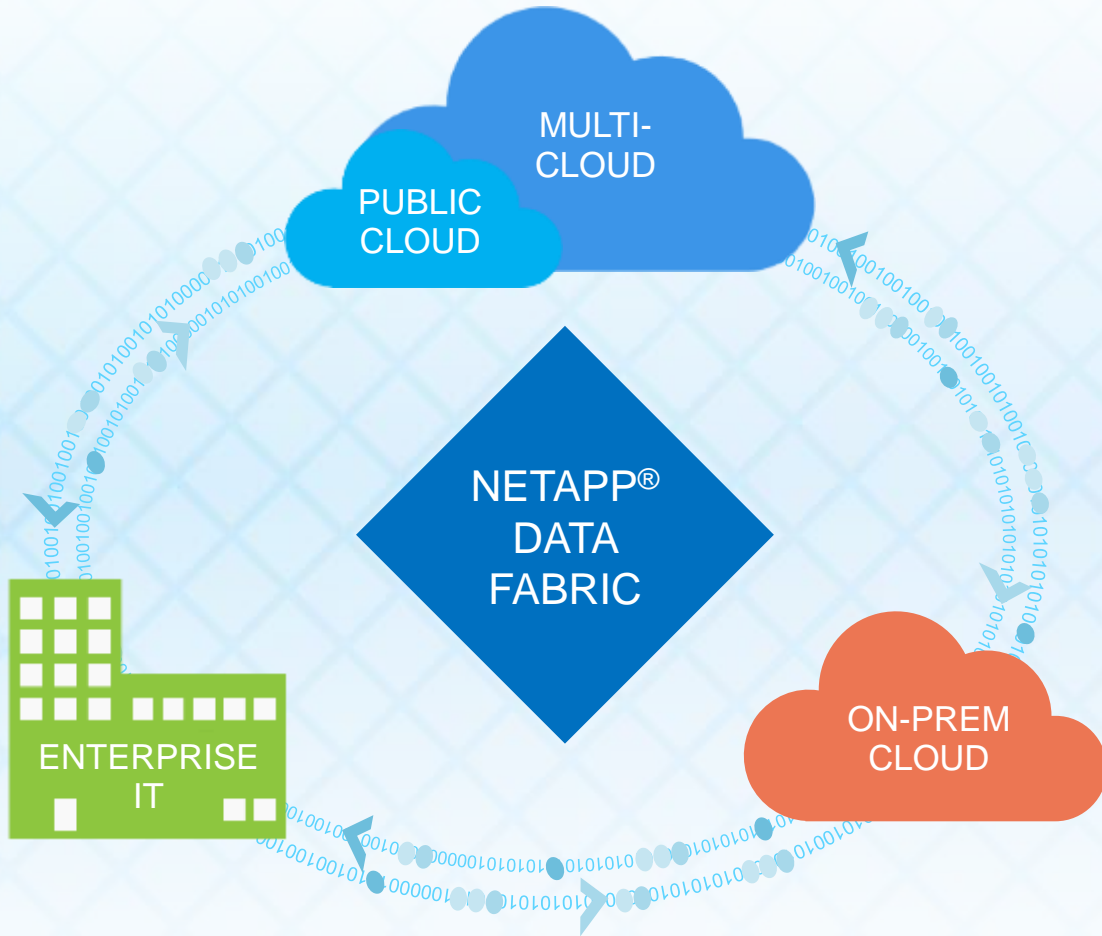

MODERNIZE
IT architecture with
cloud-connected flash

We provide industry-leading

CLOUD

DATA SERVICES

as consumable services and
subscriptions on the public clouds

NetApp's Cloud Strategy

INSPIRE
innovation with
the cloud

- Enable customers to deliver business outcomes for all IT workloads on cloud, multicloud and hybrid cloud environments
- Deliver cloud data services with extreme performance and TCO to the top hyperscalers integrated with compute, applications, AI and machine learning
- Continuously release incremental cloud services to protect, secure, orchestrate, monitor and optimize the data through the Data Fabric
- Sell through NetApp direct sales, existing and new Cloud First channel partners and the Microsoft global sales team

NetApp Delivers a Data Fabric Built for the Data-Driven World

Accelerating digital transformation by simplifying and integrating data management

INSPIRE
innovation with
the cloud

BUILD
clouds to accelerate
new services