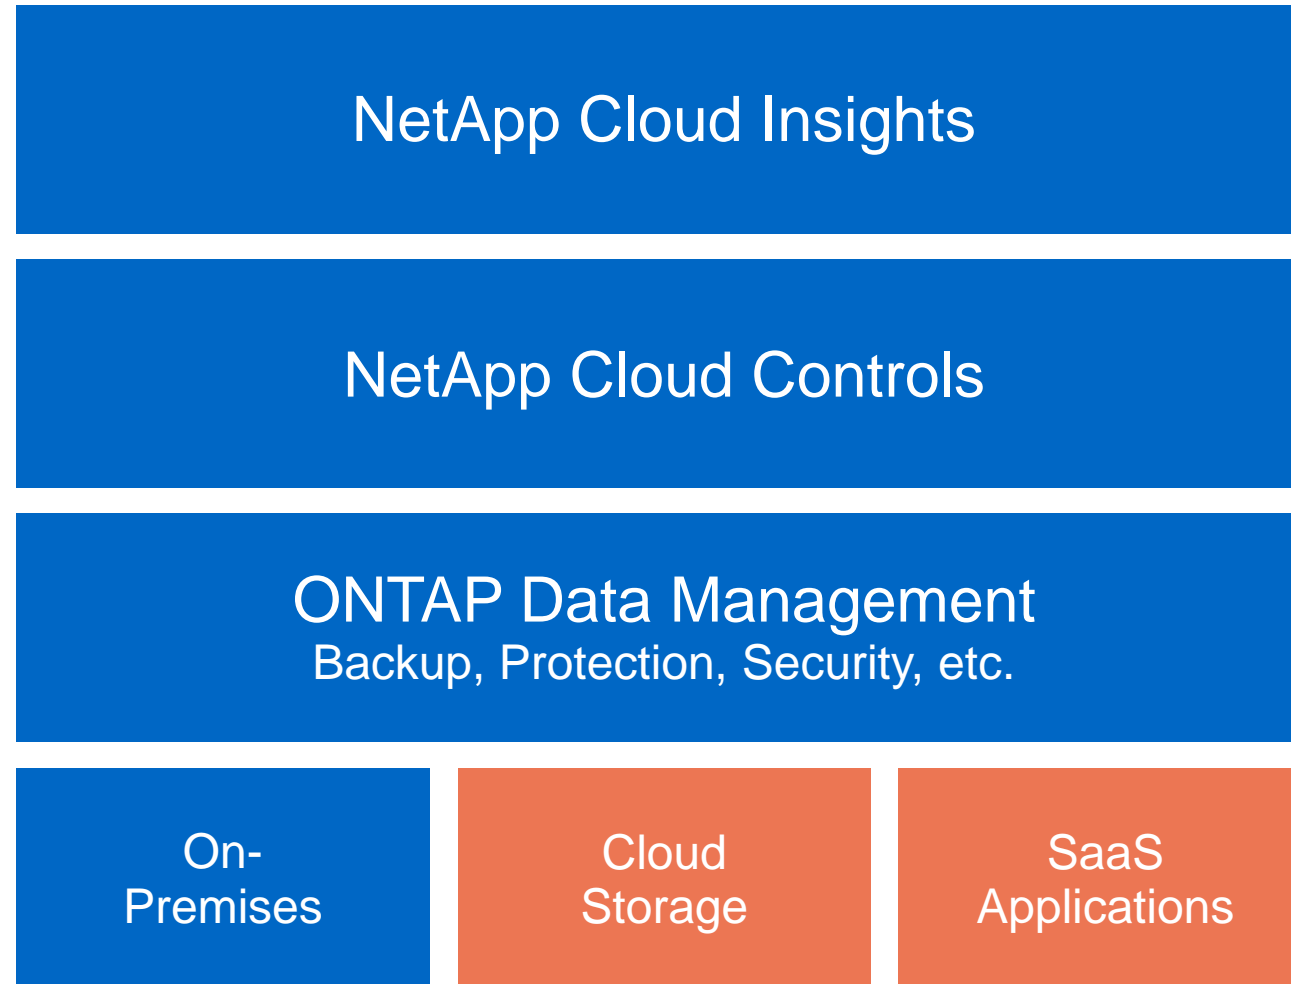

NetApp Delivers a Data Fabric Built for the Data-Driven World

Accelerating digital transformation by simplifying and integrating data management

INSPIRE
innovation with
the cloud

BUILD
clouds to accelerate
new services

MODERNIZE
IT architecture with
cloud-connected flash

A Software-Based, Cloud-Centric, Subscription Business Model

An industry-leading data management stack

Data Monitoring & Data Optimization

Orchestrations, Integrations, Controls

Data Services, Data Management
Backup, Protection, Security, etc.

Storage

A Software-Based, Cloud-Centric, Subscription Business Model

An industry-leading data management stack

NetApp Cloud Central

Select the solution that is right for you