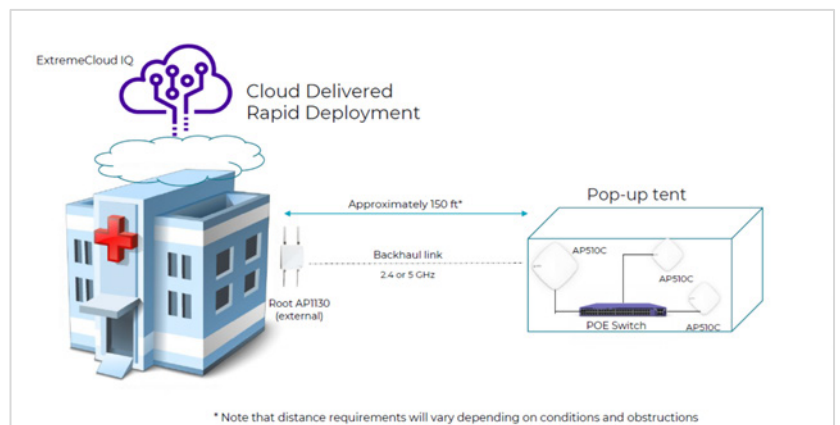

Stay safe, connected
and secure

Rapid Outdoor Connectivity Kit

The Rapid Outdoor Connectivity Kit delivers secure and resilient connectivity for tents and other temporary pop-up locations. Based on powerful, Wi-Fi 6 meshed technology, this solution provides a secure, encrypted extension of your existing communications infrastructure.

- Can your healthcare organisation scale its network to support multiple pop-up clinics, testing facilities and quarantine sites?
- Is your hospital currently overrun with voice, video, and data demands?

Extreme's quick-response, cloud-managed Wi-Fi 6 mesh network solution can be deployed rapidly to pop-up clinics, testing facilities and quarantine sites.

[Find out more](#)

Find more about our [Remote Services](#) and [Remote Learning](#) solutions

Professional Services

Academy

Contact your Westcon account manager
to take advantage of this offer.