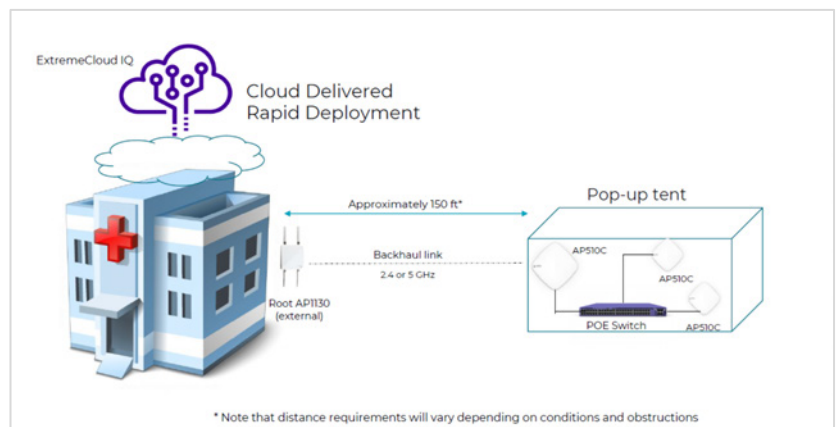

Stay safe, connected
and secure

Rapid Outdoor Connectivity Kit

The Rapid Outdoor Connectivity Kit delivers secure and resilient connectivity for tents and other temporary pop-up locations. Based on powerful, Wi-Fi 6 meshed technology, this solution provides a secure, encrypted extension of your existing communications infrastructure.

- Can your healthcare organisation scale its network to support multiple pop-up clinics, testing facilities and quarantine sites?
- Is your hospital currently overrun with voice, video, and data demands?

Extreme's quick-response, cloud-managed Wi-Fi 6 mesh network solution can be deployed rapidly to pop-up clinics, testing facilities and quarantine sites.

[Find out more](#)

Find more about our [Remote Services](#) and [Remote Learning](#) solutions

Professional Services

Academy

Contact your Westcon account manager
to take advantage of this offer.