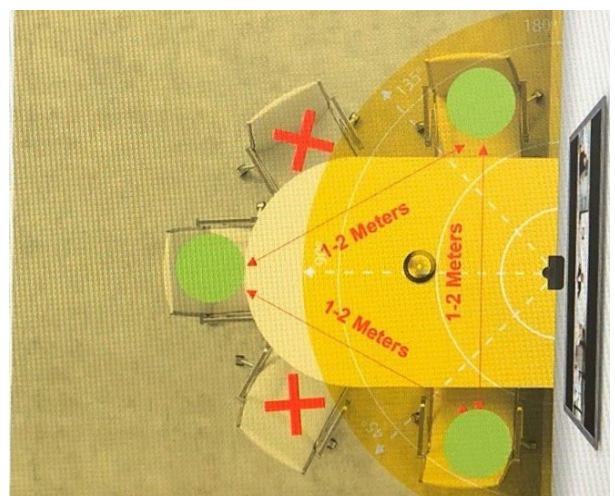

Stay safe, connected
and secure

Jabra PanaCast

Premium quality video solution perfect to maintain
social distancing

Jabra PanaCast offers wall-to-wall coverage of almost any space thanks to three 13-megapixel cameras and a patented real-time video stitching technology. This unique 180° field of view means meetings are still on the table while maintaining the requested safe distance.

Standard 120° view

Panoramic 180° view

 Occupied Seats and captured in the camera view

 Empty Seats

 Occupied Seats but not captured in the camera view

Watch a video about PanaCast [click here](#)

Contact your Westcon account manager to take advantage of this offer.