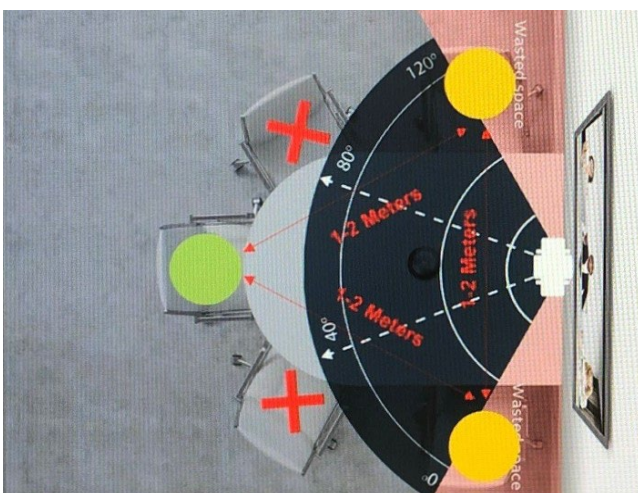

Stay safe, connected
and secure

Jabra PanaCast

Premium quality video solution perfect to maintain
social distancing

Jabra PanaCast offers wall-to-wall coverage of almost any space thanks to three 13-megapixel cameras and a patented real-time video stitching technology. This unique 180° field of view means meetings are still on the table while maintaining the requested safe distance.

Standard 120° view

Panoramic 180° view

 Occupied Seats and captured in the camera view

 Empty Seats

 Occupied Seats but not captured in the camera view

Watch a video about PanaCast [click here](#)

Contact your Westcon account manager to take advantage of this offer.